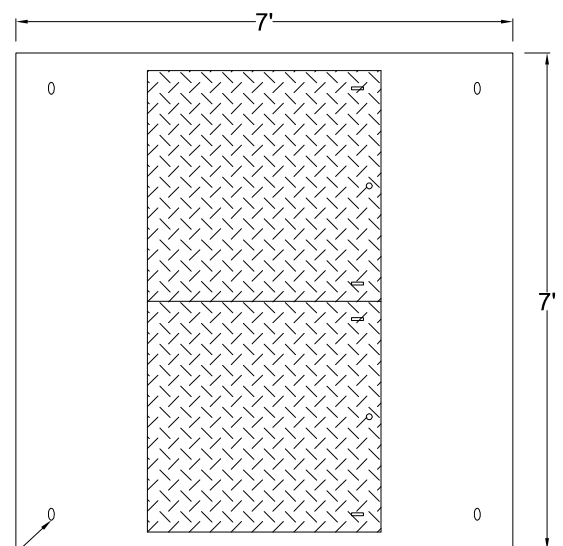

(509) 884-6644 Phone

(509) 884-4567 Fax

Benton Rea 770-2460
3PH Padmount 750KVA
& Above
(2964 lbs.)

Benton Rea 770-5
Cover
(3724 lbs.)

Benton Rea 770-586
Padmounted Switch
Gear Cover
(2275 lbs.)

Lifting Anchors Typ.
4 Locations

Benton Rea 770-23
Hinged Cover
(2940 lbs.)

Pulling Irons
(Optional)

Clay Prewitt

Sales Manager

cprewitt@h2precast.com