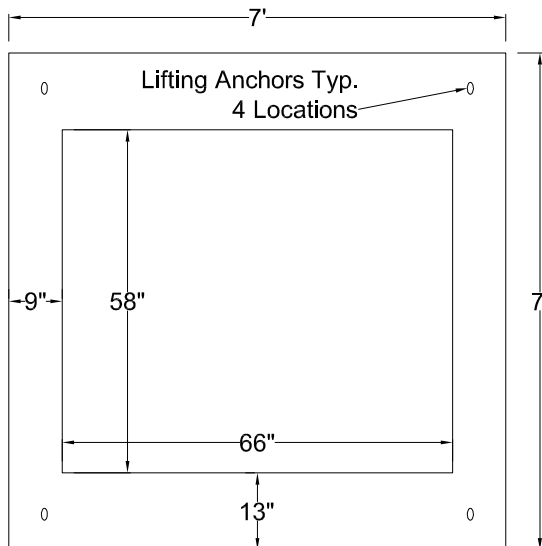

(509) 884-6644 Phone

(509) 884-4567 Fax

Benton Rea 770-2460
3PH Padmount 750KVA
& Above
(2964 lbs.)

Benton Rea 770-5
Cover
(3724 lbs.)

Benton Rea 770-586
Padmounted Switch
Gear Cover
(2275 lbs.)

Lifting Anchors Typ.
4 Locations

Benton Rea 770-23
Hinged Cover
(2940 lbs.)

Pulling Irons
(Optional)

Clay Prewitt

Sales Manager

cprewitt@h2precast.com