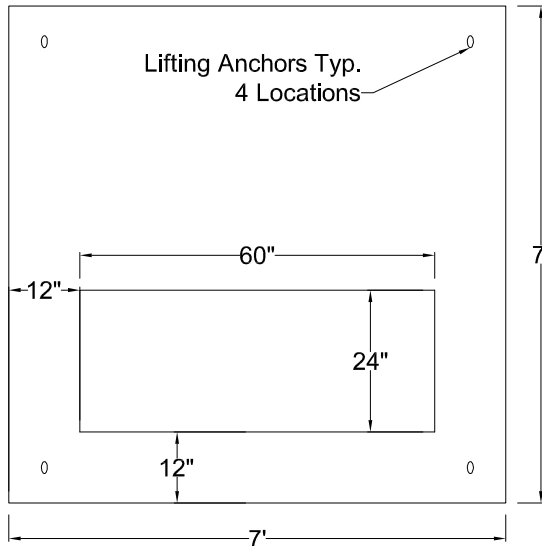

(509) 884-6644 Phone

(509) 884-4567 Fax

Benton Rea 770-2460
3PH Padmount 750KVA
& Above
(2964 lbs.)

Benton Rea 770-5
Cover
(3724 lbs.)

Benton Rea 770-586
Padmounted Switch
Gear Cover
(2275 lbs.)

Lifting Anchors Typ.
4 Locations

Benton Rea 770-23
Hinged Cover
(2940 lbs.)

Pulling Irons
(Optional)

Clay Prewitt

Sales Manager

cprewitt@h2precast.com