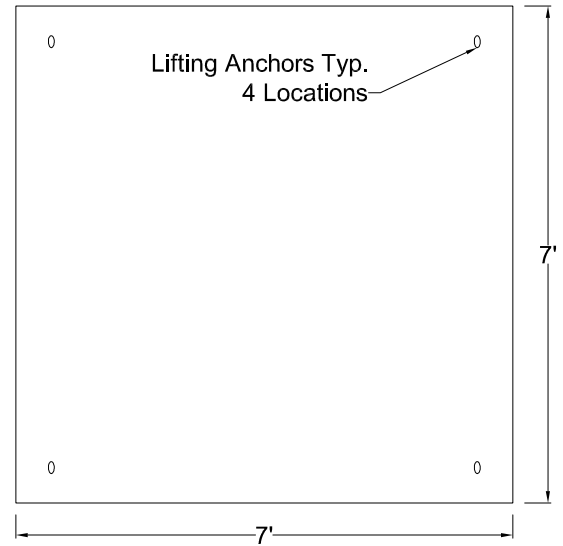

(509) 884-6644 Phone

(509) 884-4567 Fax

Benton Rea 770-2460
3PH Padmount 750KVA
& Above
(2964 lbs.)

Benton Rea 770-5
Cover
(3724 lbs.)

Benton Rea 770-586
Padmounted Switch
Gear Cover
(2275 lbs.)

Lifting Anchors Typ.
4 Locations

Benton Rea 770-23
Hinged Cover
(2940 lbs.)

Pulling Irons
(Optional)

Clay Prewitt

Sales Manager

cprewitt@h2precast.com