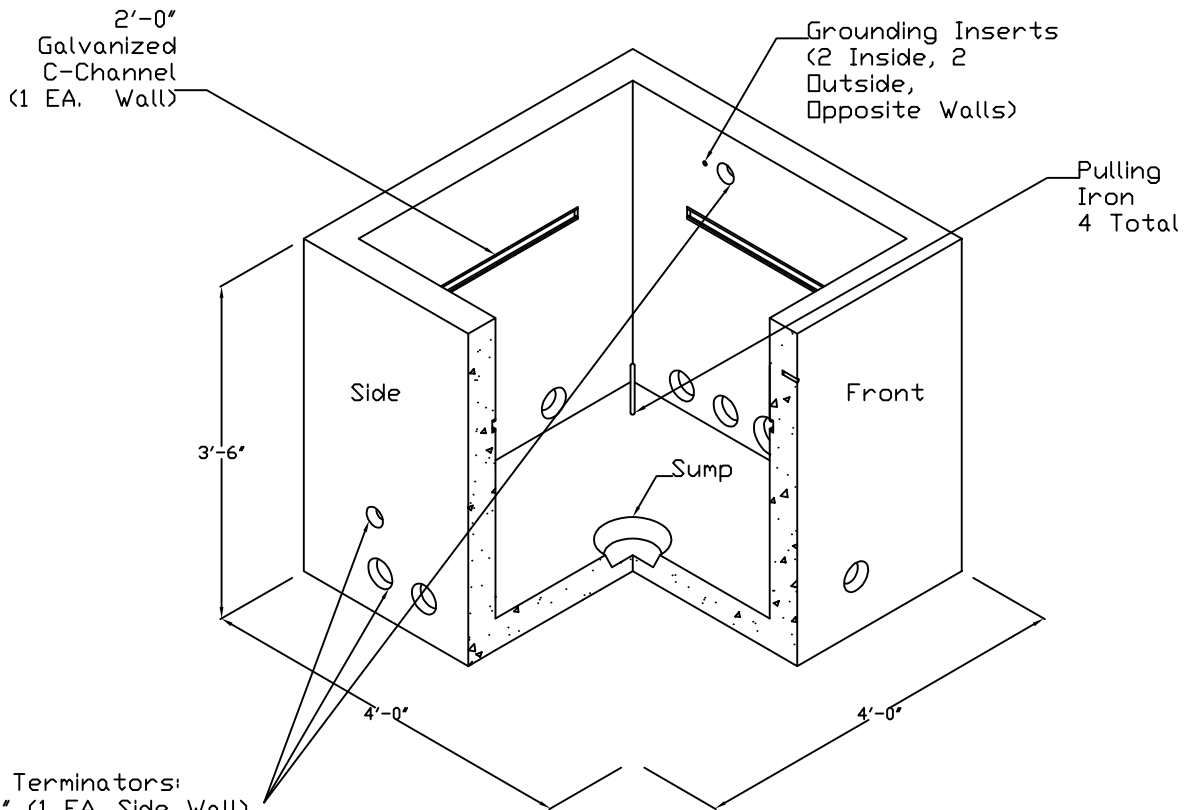

CONCRETE PRODUCTS

(509) 884-6644 Phone

(509) 884-4567 Fax

Duct Terminators:
2-4.5" (1 EA. Side Wall)
4-2.38" (2 EA. Side Wall)
& 12-3.5" (4 EA. Side Wall NR
Bottom, 2 EA. Front & Back)
18 Total

Clay Prewitt